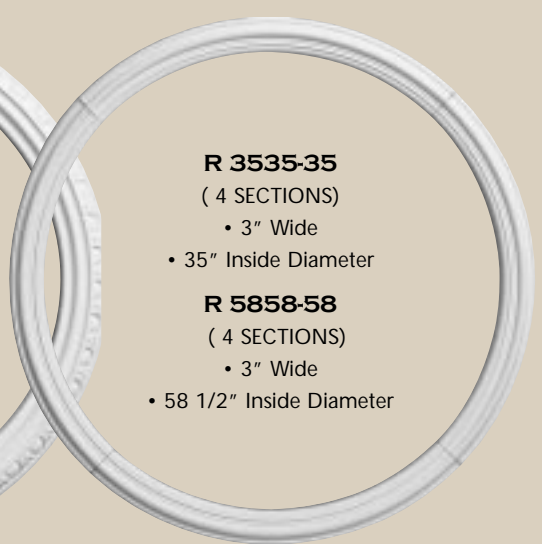

## RINGS

### R 2424-37

- 4 1/2" w. x 45 3/4" h.
- 1 1/2" Projection
- 36 1/4" Inside Diameter

### R 3535-35

( 4 SECTIONS)

- 3" Wide
- 35" Inside Diameter

### R 5858-58

( 4 SECTIONS)

- 3" Wide
- 58 1/2" Inside Diameter