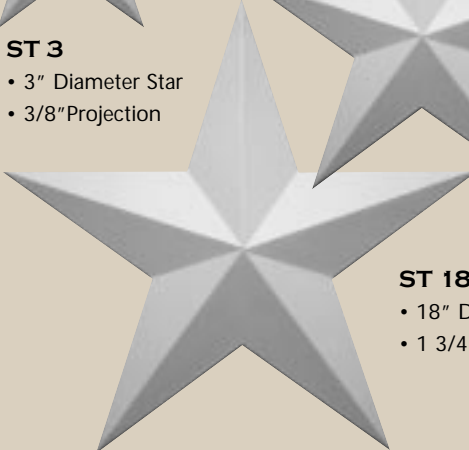

**MR 3254**  
• 3 1/2" Square  
• 1 1/4" Projection

**MR 3255**  
• 3 1/2" Square  
• 3/4" Projection

**ST 3**  
• 3" Diameter Star  
• 3/8" Projection

**ST 12**  
• 12" Diameter Star  
• 7/8" Projection

**ST 18**  
• 18" Diameter Star  
• 1 3/4" Projection